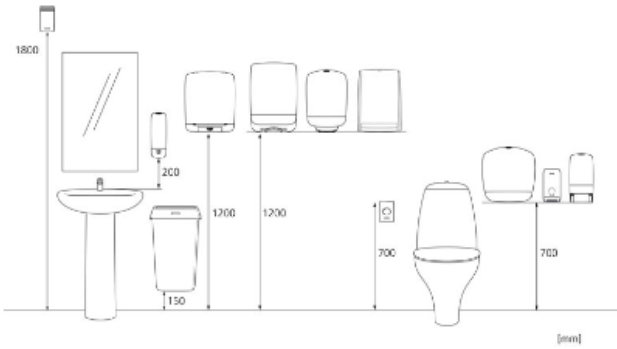

ISO9001

Product / Consumer pack

x 186 mm

y 344 mm

z 174 mm

Black

0.978 kg

Transport pack

y 1218 mm

z 1200 mm

72

110.254 kg

6414300092117

Measurements and installing

Related products

464806
**Katrin Plus Hand
Towel Roll S2
Coreless Low Pallet**